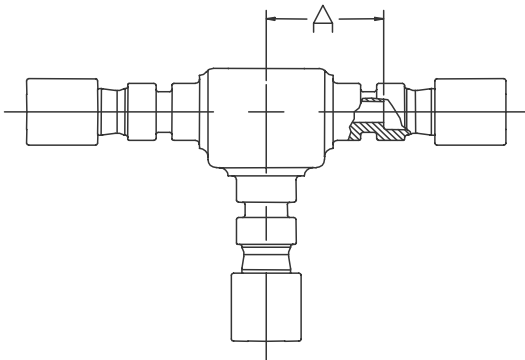

CN-3300-EL90-TXX

Fitting Size TXX	Piece Number	Take - Out, A
T04	9062556	0.83

CN-3300-TEE-TXX

Fitting Size TXX	Piece Number	Take - Out, A
T04	9062172	0.83