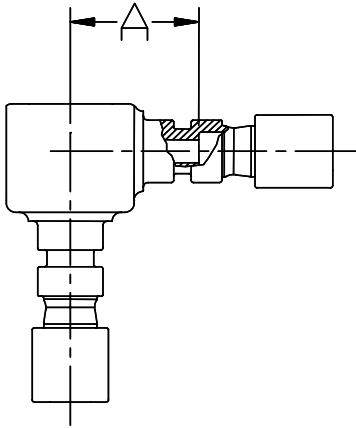

CN-3300-EL90-TXX

Fitting Size TXX	Piece Number	Take - Out, A
T04	9062556	0.83

CN-3300-TEE-TXX

Fitting Size TXX	Piece Number	Take - Out, A
T04	9062172	0.83