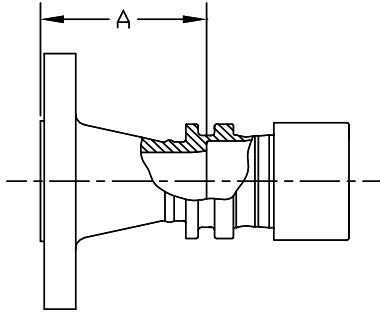

SS-3300-FLNG150-PXX

National Stock #	Fitting Size PXX	Piece Number	Take - Out, A
	P16	9062198	2.57

* Flange conforms to ASME/ANSI B16.5 pipe flange, 150 lb

SS-3300-FLNG600-PXX

National Stock #	Fitting Size PXX	Piece Number	Take - Out, A
	P08	9062639	2.66
	P16	9062726	3.07

* Flange conforms to ASME/ANSI B16.5 pipe flange, 600 lb

SS-3300-RFLNG600-PXX-YYNPS

National Stock #	Fitting Size PXX-YYNPS	Piece Number	Take - Out, A
	P12-1.00	9062727	3.22

* Flange conforms to ASME/ANSI B16.5 pipe flange, 600 lb

SS-3300-CAP-PXX

National Stock #	Fitting Size PXX	Piece Number	Take - Out, A
	P04	9061310	0.30
	P06	9061311	0.35
	P08	9061309	0.85
	P12	9061308	0.91
	P16	9061307	1.04
	P20	9061306	1.11
	P24	9061305	1.22
	P32	consult Lokring	2.00