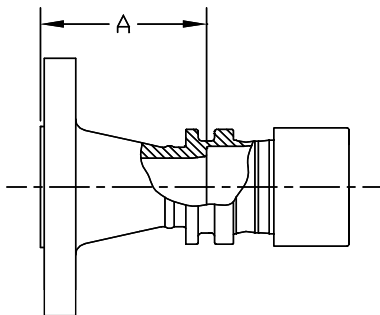

SS-3300-FLNG150-PXX

National Stock #	Fitting Size PXX	Piece Number	Take - Out, A
	P16	9062198	2.57

* Flange conforms to ASME/ANSI B16.5 pipe flange, 150 lb

SS-3300-FLNG600-PXX

National Stock #	Fitting Size PXX	Piece Number	Take - Out, A
	P08	9062639	2.66
	P16	9062726	3.07

* Flange conforms to ASME/ANSI B16.5 pipe flange, 600 lb

SS-3300-RFLNG600-PXX-YYNPS

National Stock #	Fitting Size PXX-YYNPS	Piece Number	Take - Out, A
	P12-1.00	9062727	3.22

* Flange conforms to ASME/ANSI B16.5 pipe flange, 600 lb

SS-3300-CAP-PXX

National Stock #	Fitting Size PXX	Piece Number	Take - Out, A
	P04	9061310	0.30
	P06	9061311	0.35
	P08	9061309	0.85
	P12	9061308	0.91
	P16	9061307	1.04
	P20	9061306	1.11
	P24	9061305	1.22
	P32	consult Lokring	2.00