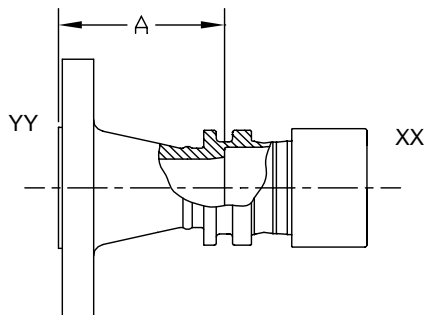

SS-3300-FLNG150-PXX

National Stock #	Fitting Size PXX	Piece Number	Take - Out, A
	P16	9062198	2.57

* Flange conforms to ASME/ANSI B16.5 pipe flange, 150 lb

SS-3300-FLNG600-PXX

National Stock #	Fitting Size PXX	Piece Number	Take - Out, A
	P08	9062639	2.66
	P16	9062726	3.07

* Flange conforms to ASME/ANSI B16.5 pipe flange, 600 lb

SS-3300-RFLNG600-PXX-YYNPS

National Stock #	Fitting Size PXX-YYNPS	Piece Number	Take - Out, A
	P12-1.00	9062727	3.22

* Flange conforms to ASME/ANSI B16.5 pipe flange, 600 lb

SS-3300-CAP-PXX

National Stock #	Fitting Size PXX	Piece Number	Take - Out, A
	P04	9061310	0.30
	P06	9061311	0.35
	P08	9061309	0.85
	P12	9061308	0.91
	P16	9061307	1.04
	P20	9061306	1.11
	P24	9061305	1.22
	P32	consult Lokring	2.00