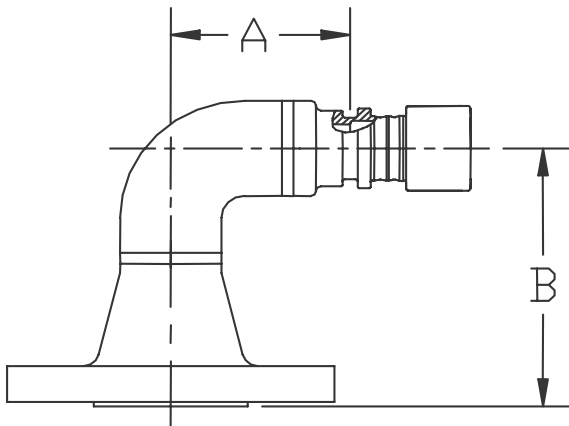

90° Elbows, 90° Flange Elbows

SS-3300-EL90-TXX

Fitting Size TXX	Piece Number	Take - Out, A
T04	9062554	0.83
T06	9062315	1.20
T08	9061891	1.01
T10	9062314	1.05
T12	9062216	1.41

SS-3300-EL90-TXX-FLNG150

Fitting Size TXX	Piece Number	Take - Out, A	Take - Out, B
T12	9062279	2.33	3.56

*Flange conforms to ASME/ANSI B16.5 150 lb