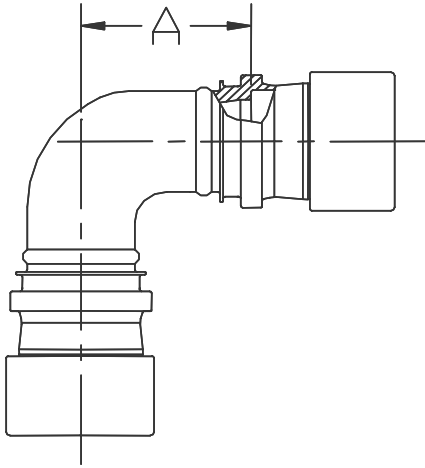

90° Elbows, 90° Flange Elbows

SS-3300-EL90-TXX

Fitting Size TXX	Piece Number	Take - Out, A
T04	9062554	0.83
T06	9062315	1.20
T08	9061891	1.01
T10	9062314	1.05
T12	9062216	1.41

SS-3300-EL90-TXX-FLNG150

Fitting Size TXX	Piece Number	Take - Out, A	Take - Out, B
T12	9062279	2.33	3.56

*Flange conforms to ASME/ANSI B16.5 150 lb