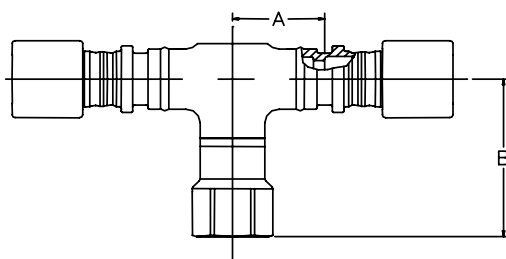

## SS-3300-TEE-TXX

Fitting Size TXX	Piece Number	Take - Out, A
T04	9062174	0.83
T06	9062313	1.15
T08	9061363	0.96
T10	9062312	1.05
T12	9061792	1.41

## SS-3300-RTEE-PXX-TXX

Fitting Size PXX-TXX	Piece Number	Take - Out, A	Take - Out, B
P12-T12	9062191	1.26	1.17
P16-T12	9061808	1.75	2.20
P20-T12	9061811	2.21	2.74

## SS-3300-RTEE-TXX-PXX

Fitting Size TXX-PXX	Piece Number	Take - Out, A	Take - Out, B
T08-P04	9061732	0.96	1.10
T12-P04	9062136	1.41	1.62

## SS-3300-RTEE-TXX-XX SAE

Fitting Size TXX-XX SAE	Piece Number	Take - Out, A	Take - Out, B	Hex	Thread
T08-0.25	9061939	0.96	1.77	0.75	7/16 - 20 UNF

\*Drop conforms to SAE J1926/1