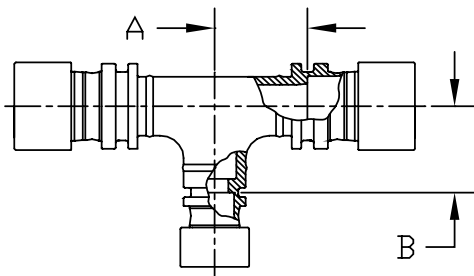

## SS-3300-TEE-TXX

Fitting Size TXX	Piece Number	Take - Out, A
T04	9062174	0.83
T06	9062313	1.15
T08	9061363	0.96
T10	9062312	1.05
T12	9061792	1.41

## SS-3300-RTEE-PXX-TXX

Fitting Size PXX-TXX	Piece Number	Take - Out, A	Take - Out, B
P12-T12	9062191	1.26	1.17
P16-T12	9061808	1.75	2.20
P20-T12	9061811	2.21	2.74

## SS-3300-RTEE-TXX-PXX

Fitting Size TXX-PXX	Piece Number	Take - Out, A	Take - Out, B
T08-P04	9061732	0.96	1.10
T12-P04	9062136	1.41	1.62

## SS-3300-RTEE-TXX-XX SAE

Fitting Size TXX-XX SAE	Piece Number	Take - Out, A	Take - Out, B	Hex	Thread
T08-0.25	9061939	0.96	1.77	0.75	7/16 - 20 UNF

\*Drop conforms to SAE J1926/1