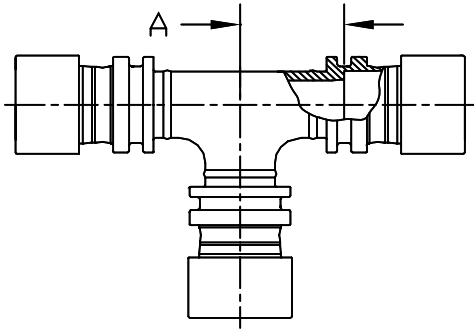

## SS-3300-TEE-TXX

Fitting Size TXX	Piece Number	Take - Out, A
T04	9062174	0.83
T06	9062313	1.15
T08	9061363	0.96
T10	9062312	1.05
T12	9061792	1.41

## SS-3300-RTEE-PXX-TXX

Fitting Size PXX-TXX	Piece Number	Take - Out, A	Take - Out, B
P12-T12	9062191	1.26	1.17
P16-T12	9061808	1.75	2.20
P20-T12	9061811	2.21	2.74

## SS-3300-RTEE-TXX-PXX

Fitting Size TXX-PXX	Piece Number	Take - Out, A	Take - Out, B
T08-P04	9061732	0.96	1.10
T12-P04	9062136	1.41	1.62

## SS-3300-RTEE-TXX-XX SAE

Fitting Size TXX-XX SAE	Piece Number	Take - Out, A	Take - Out, B	Hex	Thread
T08-0.25	9061939	0.96	1.77	0.75	7/16 - 20 UNF

\*Drop conforms to SAE J1926/1