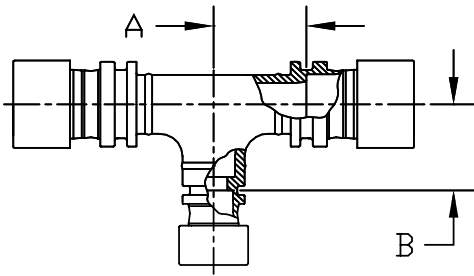

## SS-3300-TEE-TXX

Fitting Size TXX	Piece Number	Take - Out, A
T04	9062174	0.83
T06	9062313	1.15
T08	9061363	0.96
T10	9062312	1.05
T12	9061792	1.41

## SS-3300-RTEE-PXX-TXX

Fitting Size PXX-TXX	Piece Number	Take - Out, A	Take - Out, B
P12-T12	9062191	1.26	1.17
P16-T12	9061808	1.75	2.20
P20-T12	9061811	2.21	2.74

## SS-3300-RTEE-TXX-PXX

Fitting Size TXX-PXX	Piece Number	Take - Out, A	Take - Out, B
T08-P04	9061732	0.96	1.10
T12-P04	9062136	1.41	1.62

## SS-3300-RTEE-TXX-XX SAE

Fitting Size TXX-XX SAE	Piece Number	Take - Out, A	Take - Out, B	Hex	Thread
T08-0.25	9061939	0.96	1.77	0.75	7/16 - 20 UNF

\*Drop conforms to SAE J1926/1