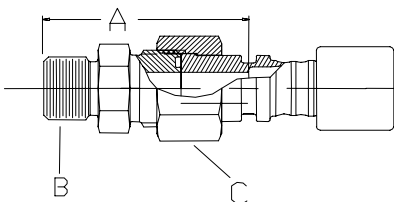

SS-3300-RUTFF-TXXXX

Fitting Size TXXXX	Piece Number	Take - Out, A	Across Flats	Thread
T1208	9061761	1.01	1.38	1-1/4 - 12 UNF

SS-3300-UTFF(SAE)-TXX

Fitting Size TXX	Piece Number	Take - Out, A	Across Flats	Thread
T12	9061793	1.35	1.38	1-3/16 - 12

*Threaded end conforms to SAE J1453

SS-3300-UNION (SAE)-TXX

Fitting Size TXX	Piece Number	Take - Out, A	Across Flats	Across Flats	Thread
T12	9062142	2.87	1.38	1.25	1-3/16 - 12 UN

*Threaded end conforms to SAE J1453

*Complete with Viton o-ring

SS-3300-ADPT-TXX-XX SAE (M)

Fitting Size TXX-XX SAE (M)	Piece Number	Take - Out, A	Across Flats	Across Flats	Thread B	Thread C
T04-0.25	9061898	1.45	0.68	0.56	7/16 - 20 UNF	9/16 - 18 UNF
T06-0.38	9061897	1.78	0.81	0.69	9/16 - 18 UNF	11/16 - 16 UN
T08-0.5	9061896	2.28	0.94	0.88	3/4 - 16 UNF	13/16 - 16 UN
T08-0.625	9061895	2.49	0.94	1.00	7/8 - 14 UNF	13/16 - 16 UN