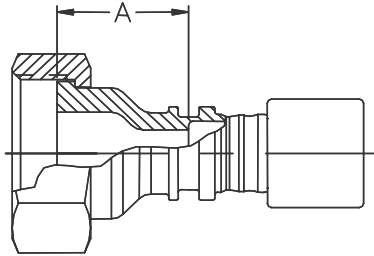

SS-3300-RUTFF-TXXXX

Fitting Size TXXXX	Piece Number	Take - Out, A	Across Flats	Thread
T1208	9061761	1.01	1.38	1-1/4 - 12 UNF

SS-3300-UTFF(SAE)-TXX

Fitting Size TXX	Piece Number	Take - Out, A	Across Flats	Thread
T12	9061793	1.35	1.38	1-3/16 - 12

*Threaded end conforms to SAE J1453

SS-3300-UNION (SAE)-TXX

Fitting Size TXX	Piece Number	Take - Out, A	Across Flats	Across Flats	Thread
T12	9062142	2.87	1.38	1.25	1-3/16 - 12 UN

*Threaded end conforms to SAE J1453

*Complete with Viton o-ring

SS-3300-ADPT-TXX-XX SAE (M)

Fitting Size TXX-XX SAE (M)	Piece Number	Take - Out, A	Across Flats	Across Flats	Thread B	Thread C
T04-0.25	9061898	1.45	0.68	0.56	7/16 - 20 UNF	9/16 - 18 UNF
T06-0.38	9061897	1.78	0.81	0.69	9/16 - 18 UNF	11/16 - 16 UN
T08-0.5	9061896	2.28	0.94	0.88	3/4 - 16 UNF	13/16 - 16 UN
T08-0.625	9061895	2.49	0.94	1.00	7/8 - 14 UNF	13/16 - 16 UN