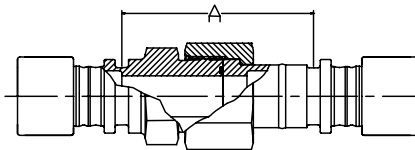

SS-3300-RUTFF-TXXXX

Fitting Size TXXXX	Piece Number	Take - Out, A	Across Flats	Thread
T1208	9061761	1.01	1.38	1-1/4 - 12 UNF

SS-3300-UTFF(SAE)-TXX

Fitting Size TXX	Piece Number	Take - Out, A	Across Flats	Thread
T12	9061793	1.35	1.38	1-3/16 - 12

*Threaded end conforms to SAE J1453

SS-3300-UNION (SAE)-TXX

Fitting Size TXX	Piece Number	Take - Out, A	Across Flats	Across Flats	Thread
T12	9062142	2.87	1.38	1.25	1-3/16 - 12 UN

*Threaded end conforms to SAE J1453

*Complete with Viton o-ring

SS-3300-ADPT-TXX-XX SAE (M)

Fitting Size TXX-XX SAE (M)	Piece Number	Take - Out, A	Across Flats	Across Flats	Thread B	Thread C
T04-0.25	9061898	1.45	0.68	0.56	7/16 - 20 UNF	9/16 - 18 UNF
T06-0.38	9061897	1.78	0.81	0.69	9/16 - 18 UNF	11/16 - 16 UN
T08-0.5	9061896	2.28	0.94	0.88	3/4 - 16 UNF	13/16 - 16 UN
T08-0.625	9061895	2.49	0.94	1.00	7/8 - 14 UNF	13/16 - 16 UN