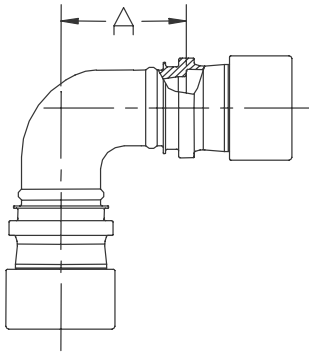

SS-3300-EL45-PXX

| National Stock # | Fitting Size PXX | Piece Number | Take - Out, A |
|------------------|------------------|-----------------|---------------|
| | P04 | 9061405 | 1.02 |
| | P06 | 9061404 | 0.95 |
| | P08 | 9061861 | 0.98 |
| | P12 | 9061862 | 0.82 * |
| | P16 | 9061863 | 1.25 |
| | P20 | 9061849 | 1.42 |
| | P24 | 9061864 | 1.56 |
| | P32 | consult Lokring | 1.88 |

* Dimension of 1.13 may be furnished at manufacturer's option

SS-3300-EL90-PXX

| National Stock # | Fitting Size PXX | Piece Number | Take - Out, A |
|------------------|------------------|--------------|---------------|
| 4730-01-392-3979 | P04 | 9061391 | 1.15 |
| 4730-01-392-3980 | P06 | 9061392 | 1.15 |
| 4730-01-392-3981 | P08 | 9061200 | 1.13 |

SS-3330-EL90LR-PXX

| National Stock # | Fitting Size PXX | Piece Number | Take - Out |
|------------------|------------------|-----------------|------------|
| 4730-01-392-3982 | P12 | 9061381 | 1.88 * |
| 4730-01-392-3988 | P16 | 9061382 | 1.88 |
| | P20 | 9061281 | 2.30 |
| | P24 | 9061280 | 2.68 |
| | P32 | consult Lokring | 3.50 |

* Dimension of 1.50 may be furnished at manufacturer's option

SS-3300-REL90-PXX-PYY

| National Stock # | Fitting Size PXX-PYY | Piece Number | Take - Out, A | Take - Out, B |
|------------------|----------------------|--------------|---------------|---------------|
| | P16-P08 | 9062729 | 1.88 | 2.13 |