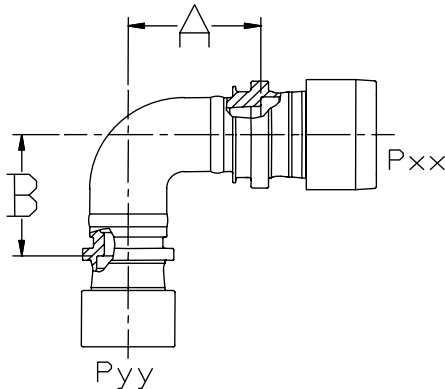

* Dimension of 1.13 may be furnished at manufacturer's option

SS-3300-EL90-PXX

| National Stock # | Fitting Size PXX | Piece Number | Take - Out, A |
|------------------|------------------|--------------|---------------|
| 4730-01-392-3979 | P04 | 9061391 | 1.15 |
| 4730-01-392-3980 | P06 | 9061392 | 1.15 |
| 4730-01-392-3981 | P08 | 9061200 | 1.13 |

SS-3330-EL90LR-PXX

| National Stock # | Fitting Size PXX | Piece Number | Take - Out |
|------------------|------------------|-----------------|------------|
| 4730-01-392-3982 | P12 | 9061381 | 1.88 * |
| 4730-01-392-3988 | P16 | 9061382 | 1.88 |
| | P20 | 9061281 | 2.30 |
| | P24 | 9061280 | 2.68 |
| | P32 | consult Lokring | 3.50 |

* Dimension of 1.50 may be furnished at manufacturer's option

SS-3300-REL90-PXX-PYY

| National Stock # | Fitting Size PXX-PYY | Piece Number | Take - Out, A | Take - Out, B |
|------------------|----------------------|--------------|---------------|---------------|
| | P16-P08 | 9062729 | 1.88 | 2.13 |