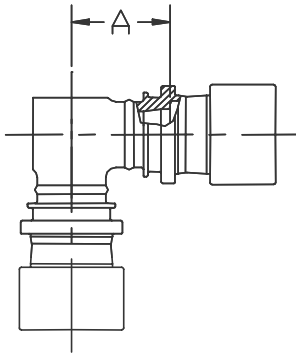

SS-3300-EL45-PXX

| National Stock # | Fitting Size PXX | Piece Number | Take - Out, A |
|------------------|------------------|-----------------|---------------|
| | P04 | 9061405 | 1.02 |
| | P06 | 9061404 | 0.95 |
| | P08 | 9061861 | 0.98 |
| | P12 | 9061862 | 0.82 * |
| | P16 | 9061863 | 1.25 |
| | P20 | 9061849 | 1.42 |
| | P24 | 9061864 | 1.56 |
| | P32 | consult Lokring | 1.88 |

* Dimension of 1.13 may be furnished at manufacturer's option

SS-3300-EL90-PXX

| National Stock # | Fitting Size PXX | Piece Number | Take - Out, A |
|------------------|------------------|--------------|---------------|
| 4730-01-392-3979 | P04 | 9061391 | 1.15 |
| 4730-01-392-3980 | P06 | 9061392 | 1.15 |
| 4730-01-392-3981 | P08 | 9061200 | 1.13 |

SS-3330-EL90LR-PXX

| National Stock # | Fitting Size PXX | Piece Number | Take - Out |
|------------------|------------------|-----------------|------------|
| 4730-01-392-3982 | P12 | 9061381 | 1.88 * |
| 4730-01-392-3988 | P16 | 9061382 | 1.88 |
| | P20 | 9061281 | 2.30 |
| | P24 | 9061280 | 2.68 |
| | P32 | consult Lokring | 3.50 |

* Dimension of 1.50 may be furnished at manufacturer's option

SS-3300-REL90-PXX-PYY

| National Stock # | Fitting Size PXX-PYY | Piece Number | Take - Out, A | Take - Out, B |
|------------------|----------------------|--------------|---------------|---------------|
| | P16-P08 | 9062729 | 1.88 | 2.13 |