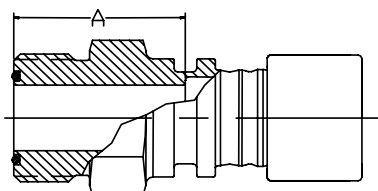

## CN-700-REDB-PXX-PYY

National Stock #	Fitting Size PXX-PYY	Piece Number	Take - Out, A
	P06-P04	9062257	2.19
	P08-P06	9062258	2.23
	P12-P08	9062259	2.90
	P16-P12	9062260	3.18
	P20-P16	9062261	3.41
	P24-P20	9062262	3.87
	P32-P24	9062263	3.80

## CN-700-UTHRD-PXX

National Stock #	Fitting Size PXX	Piece Number	Take - Out, A	Thread
	P04	9062359	1.26	1.089-16UNS-2A
	P06	9062360	1.38	1.275-14UNS
	P08	9062361	1.41	1.482-14UNS
	P12	9062362	1.51	1.823-11UNS

## CN-700-UTHRD (SAE)-PXX

National Stock #	Fitting Size PXX	Piece Number	Take - Out, A	Thread	Across Flats
	P08	9062525	2.09	1 7/16-12 UN-2A	1.63