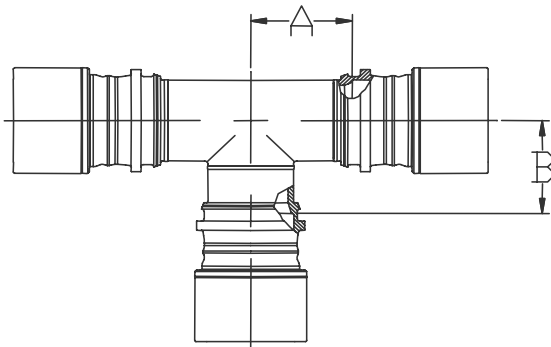

**CN-700-TEE-PXX**

National Stock #	Fitting Size PXX	Piece Number	Take - Out, A
	P04	9062234	0.99
	P06	9062235	1.09
	P08	9062236	1.17

**CN-700-TEE-PXX**

National Stock #	Fitting Size PXX	Piece Number	Take - Out, A	Take - Out, B
	P12	9062237	1.48	1.48
	P16	9062238	1.51	1.51
	P20	9062239	1.90	1.90
	P24	9062240	2.26	2.19
	P32	9062241	2.51	2.51