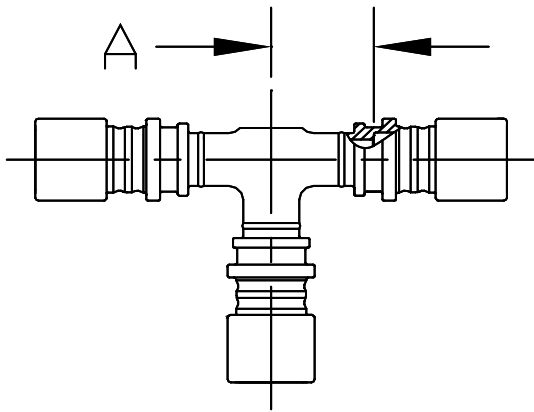

**CN-700-TEE-PXX**

National Stock #	Fitting Size PXX	Piece Number	Take - Out, A
	P04	9062234	0.99
	P06	9062235	1.09
	P08	9062236	1.17

**CN-700-TEE-PXX**

National Stock #	Fitting Size PXX	Piece Number	Take - Out, A	Take - Out, B
	P12	9062237	1.48	1.48
	P16	9062238	1.51	1.51
	P20	9062239	1.90	1.90
	P24	9062240	2.26	2.19
	P32	9062241	2.51	2.51